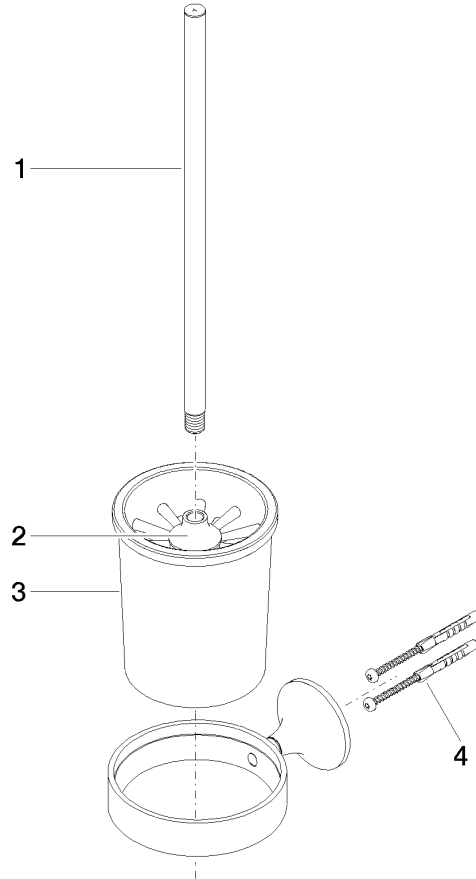

83 900 809

- crystal glass brush holder, matte
- brush, matte black
- width 110mm
- height 421 mm
- 158mm projection

	Chrome	83 900 809-00
	Brushed Platinum	83 900 809-06
	Platinum	83 900 809-08
	Dark Chrome	83 900 809-19
	Brushed Durabronze (23kt Gold)	83 900 809-28
	Brushed Bronze	83 900 809-42
	Brushed Champagne (22kt Gold)	83 900 809-46
	Champagne (22kt Gold)	83 900 809-47
	Brushed Dark Platinum	83 900 809-99

83 900 809

mm [inches]

83 900 809

Parts for other finishes can be found here: Brushed
Platinum

Spare parts list

No.	Item Number	Name	Quantity used	Delivery time
1	90 20 97 507 00-00	handle	1	10
2	90 18 50 601 00 90	brush	1	2
3	90 90 04 008 00 82	glass	1	2
4	05 30 31 025 00 90	fixing set	1	2